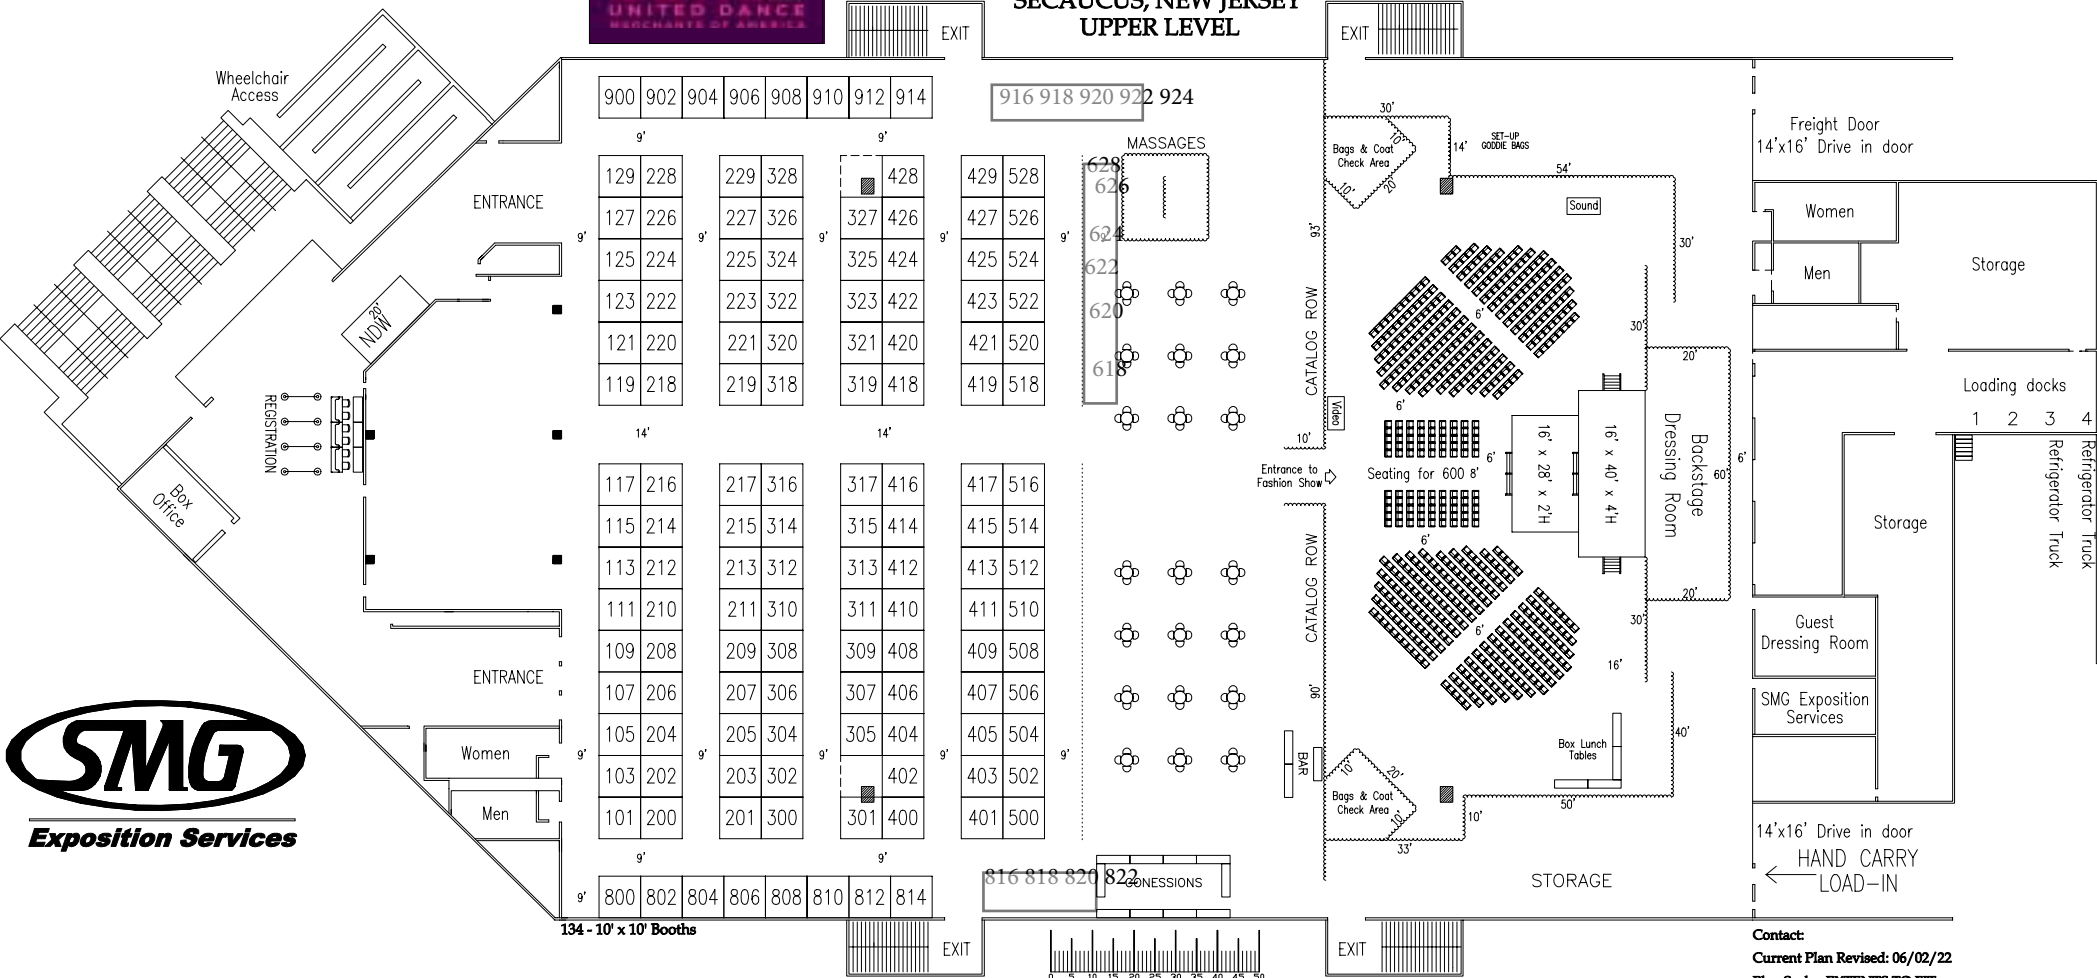

New York Metro Show

42nd Street	318 320 322
48 Long Stems	324
A Wish Come True	502 504 506 508 510 512 514 516
A-1 Awards	326
Acrobatic Arts	401
Backdrops Beautiful	920
Backdrops by Charles H Steward	229
Backstage Competition	327 325
Body Wrappers	127
Boss Ballet Barres	518
Broadway Media	307
Champion Teamwear	225 227
Coughlin Video	626
Dance Cirque	922 924
Dance Couture	618
Dance Informa	622
Dance Recital Ticketing	424
Dance Teacher Web	804
Dance the Magic	218 220
Dance The World Events	810
Dance World Bazaar	129 228
Dancers Inc	426 428
Dancin in the Streets	601
Dansco	816 818 820 822
DECdance	222
Discount Dance	418 420 422
Disney on Broadway	620
Diva Dance Competition	902
Dominion	602
DSM Productions	500
EAP	311 313 315 317
Elite Dance Challenge	916
EngerGy National Dance Competition	814
Gerriets Dance	618
Glamour Costumes	908 910 912 914
Glam'r Gear	800
Grosh Backdrops	812
Hamilton	419 421 423 425 427 429
Harlequin Floors	808
High Demand	328

Jackrabbit	524
Jake Nothing	300
Just for Kix	312 314 316
Ke'Kay Method	906
Kelle	103 105 107 109 111 113 115 117
Kizzi Dancewear	219 221 223
KNK Miami	922
Laylas	319 321 323
Liberate Artists	302
Lover Cosmetics	119
Monogram That	309
National Dance Foundation	310
Pastry	305
Penny Prima	121
Pretty Girl Cosmetics	308
Purple Fox Productions	904
Reverence Dance Apparel	224
Revolution	1000 1001 1002 1003 1004 1005 1006 1007 1100 1101 1102 1103 1104 1105 1106 1107
Sean Dever	526
Sheer Elite Internation	101
Shovation	806
SPOT TV	528
Stage Step	123 125
Stardom Dance Costumes	624
Sugar and Bruno	900
True Talent Dance Competition	306
Tumbl Trak	301 400
TuTuTix	520 522
Universal Orlando Resort - STARS Performance Programs	802
Weissman	200 202 204 206 208 210 212 214 216 201 203 205 207 209 211 213 215 217

UDMA

MEADOWLANDS EXPOSITION CENTER
SECAUCUS, NEW JERSEY
UPPER LEVEL

Contact:
Current Plan Revised: 06/02/22
Plan Scale: EXTENTS TO FIT