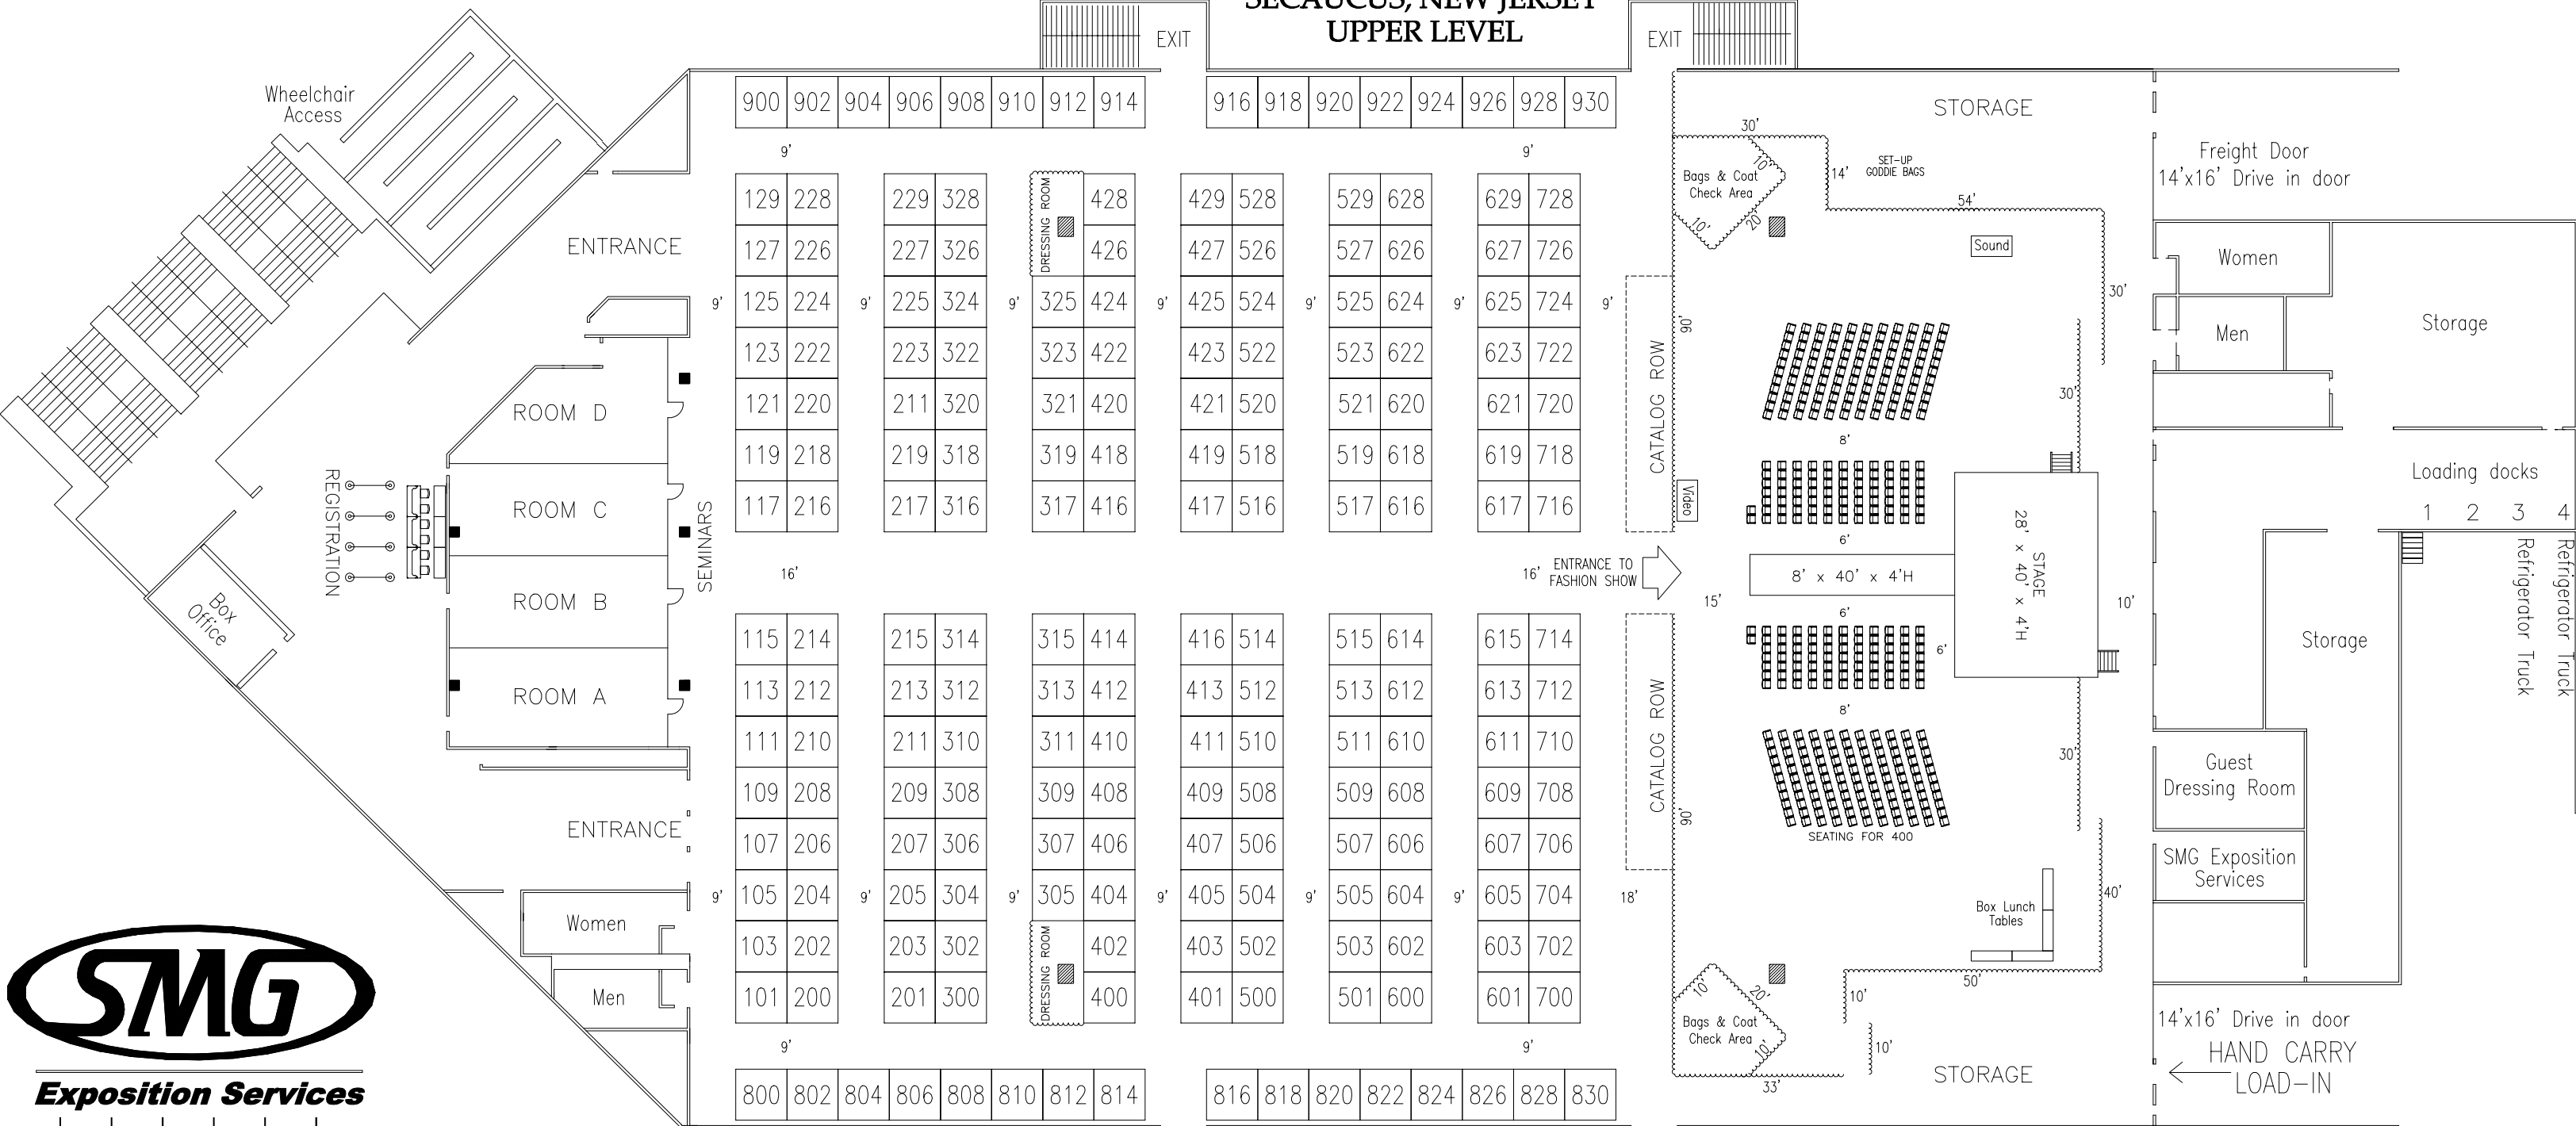

MEADOWLANDS EXPOSITION CENTER

SECAUCUS, NEW JERSEY

UPPER LEVEL

Exposition Services

UDMA
October 9-10, 2021

Current Plan Created: 01/28/21
10' X 10' BOOTHS=208